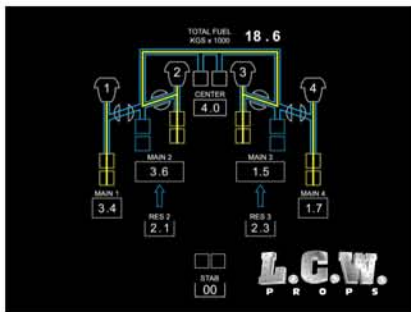

Fighter Jet Fuel Gauge 04
GR1FR67197