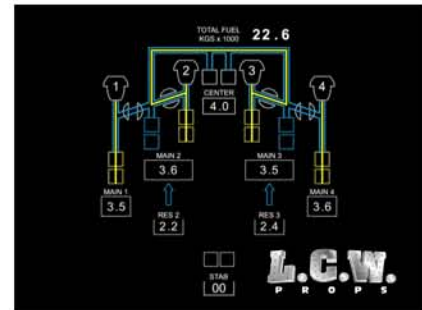

Fighter Jet Fuel Gauge 03
GR1FR67196